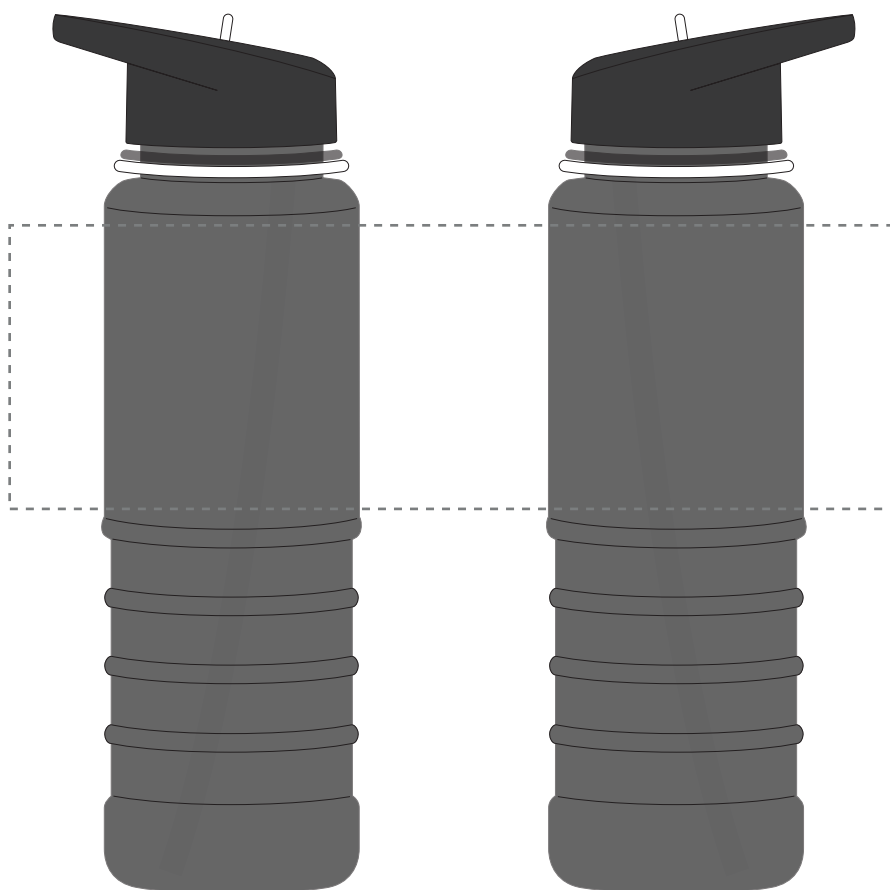

Your Ref:

Quantity:

Product Code: MG9506

Our Ref:

Version: 1

Product Colour: WHITE

**PRINTING CONCERNS:**

We stock this item in the following colours

**PANTONE REFERENCE(S)**

Full colour printing

ARTWORK SCALE 50%

LOGOS WILL BE DIRECTLY OPPOSITE  
LOGOS WILL NOT BE DIRECTLY OPPOSITE

Product Image for visualisation  
- colours may vary

The dashed line is to demonstrate print area and will not appear on your printed item